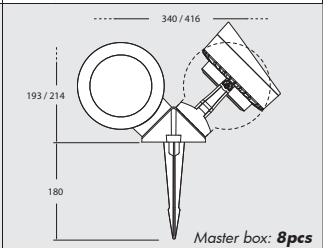

Master box: 8pcs

TOMMY-EL 2L SPIKE			
2x	4000K	4M2.001.G2L	
3W	3000K	4M2.001.G2R	
2x	4000K	4M2.001.C2L	
7W	3000K	4M2.001.C2R	
2x	4000K	4M2.001.D2L	
10W	3000K	4M2.001.D2R