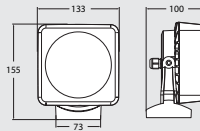

TOMMY		
3W	4000K	2M1.000.G1L
3000K		2M1.000.G1R
7W	4000K	2M1.000.C1L
3000K		2M1.000.C1R
10W	4000K	2M1.000.D1L
3000K		2M1.000.D1R

TOMMY SPIKE		
3W	4000K	2M1.001.G1L
3000K		2M1.001.G1R
7W	4000K	2M1.001.C1L
3000K		2M1.001.C1R
10W	4000K	2M1.001.D1L
3000K		2M1.001.D1R