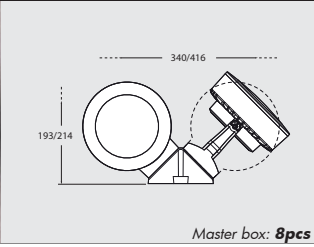

LED
GXS3
LAMP
INCLUDED

TOMMY 2L			
2x	4000K	4M1.000.G2L	
3W	3000K	4M1.000.G2R	
2x	4000K	4M1.000.C2L	
7W	3000K	4M1.000.C2R	
2x	4000K	4M1.000.D2L	
10W	3000K	4M1.000.D2R