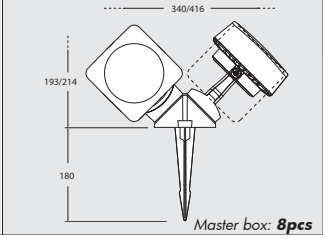

Master box: 8pcs

TOMMY-SQ 2L SPIKE			
2x	4000K	6M1.001.G2L	
3W	3000K	6M1.001.G2R	
2x	4000K	6M1.001.C2L	
7W	3000K	6M1.001.C2R	
2x	4000K	6M1.001.D2L	
10W	3000K	6M1.001.D2R	

Master box: 8pcs

LED
GXS3
LAMP
INCLUDED