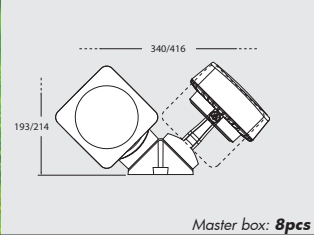

LED
GXS3
LAMP
INCLUDED

TOMMY-SQ 2L			
2x	4000K	6M1.000.G2L	
3W	3000K	6M1.000.G2R	
2x	4000K	6M1.000.C2L	
7W	3000K	6M1.000.C2R	
2x	4000K	6M1.000.D2L	
10W	3000K	6M1.000.D2R