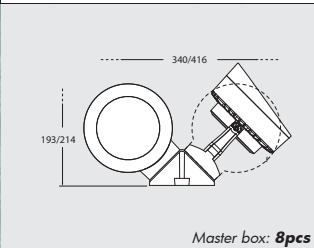

LED
GXS3
LAMP
INCLUDED

TOMMY-EL 2L			
2x	4000K	4M2.000.G2L	
3W	3000K	4M2.000.G2R	
2x	4000K	4M2.000.C2L	
7W	3000K	4M2.000.C2R	
2x	4000K	4M2.000.D2L	
10W	3000K	4M2.000.D2R